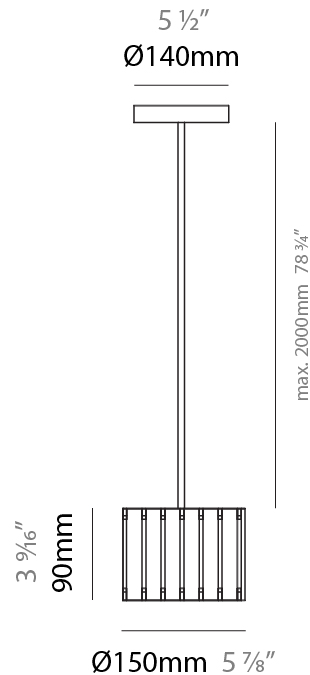

PROJECT	
TYPE	
SPECIFIER	
QUANTITY	
DATE	

LUZ OCULTA WOOD SUSPENSION

D51043- -
base number   Finish Options   Finish Options

1. To build a product code in our configurator select the specify button on the base model # product page
2. To build a manual product code on this datasheet choose from the options listed below in blue font and add the suffix to the base model #

GENERAL

Series: Luz Oculta
Subseries: Luz Oculta Wood
Brand: Fambuena
Division: Design
Mounting Type: Suspension
Mounting Location: Ceiling
Subcategory: Pendant

PHYSICAL

Shape: Rectangle
Diameter (mm): 150
Diameter (in): 5 7/8
Height (mm): 90
Height (in): 3 9/16
Light Distribution: Direct / Indirect
Fixture Finish: [DOW / NAT](#)
Holder Finish: BRA / BRZ
Fixture Material: Metal / Wood
Cable Details: Cable length 2000mm / 79"

ELECTRICAL

Number of Lamps: 1
Lamp Type: LED Retrofit
Lamp Shape: T4
Bulb Included: Bulb Not Included
Max. Wattage Per Lamp (W): 3
Lamp Base: G9
Input Voltage (V): 120

LED

OPTICAL

RATINGS AND CERTIFICATIONS

Certified By: Certified for North American Standards
IP rating: IP20