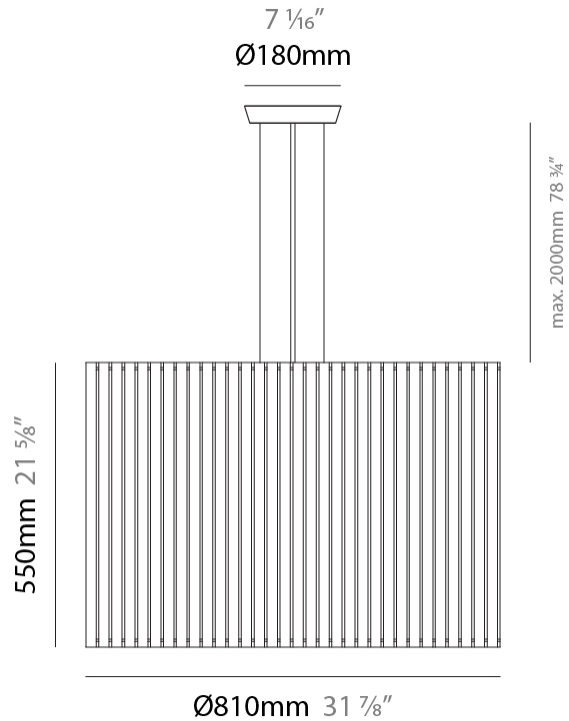

PROJECT	_____
TYPE	_____
SPECIFIER	_____
QUANTITY	_____
DATE	_____

LUZ OCULTA WOOD SUSPENSION

D51035- _____ - _____
base number   Finish   Finish
                         Options   Options

1. To build a product code in our configurator select the specify button on the base model # product page
2. To build a manual product code on this datasheet choose from the options listed below in blue font and add the suffix to the base model #

GENERAL

Series: Luz Oculta
Subseries: Luz Oculta Wood
Brand: Fambuena
Division: Design
Mounting Type: Suspension
Mounting Location: Ceiling
Subcategory: Pendant

PHYSICAL

Shape: Rectangle
Diameter (mm): 810
Diameter (in): 31 7/8
Height (mm): 550
Height (in): 21 5/8
Light Distribution: Direct / Indirect
Fixture Finish: [DOW](#) / [NAT](#)
Holder Finish: [BRA](#) / [BRZ](#)
Fixture Material: Metal / Wood
Cable Details: Cable length 2000mm / 79"

ELECTRICAL

Number of Lamps: 3
Lamp Type: LED Retrofit
Lamp Shape: A19
Bulb Included: Bulb Not Included
Total Output Wattage (W): 36
Max. Wattage Per Lamp (W): 12
Lamp Base: E26
Input Voltage (V): 120
Upon Request: 277Vac / GU24

LED

OPTICAL

RATINGS AND CERTIFICATIONS

Certified By: Certified for North American Standards
IP rating: IP20