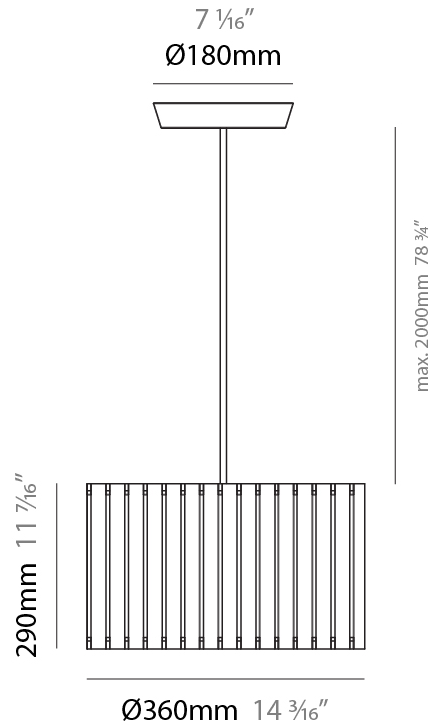

PROJECT	
TYPE	
SPECIFIER	
QUANTITY	
DATE	

LUZ OCULTA WOOD SUSPENSION

D51039- -
base number   Finish Options   Finish Options

1. To build a product code in our configurator select the specify button on the base model # product page
2. To build a manual product code on this datasheet choose from the options listed below in blue font and add the suffix to the base model #

GENERAL

Series: Luz Oculta
Subseries: Luz Oculta Wood
Brand: Fambuena
Division: Design
Mounting Type: Suspension
Mounting Location: Ceiling
Subcategory: Pendant

PHYSICAL

Shape: Rectangle
Diameter (mm): 360
Diameter (in): 14 ³/₁₆
Height (mm): 290
Height (in): 11 ⁷/₁₆
Light Distribution: Direct / Indirect
Fixture Finish: [DOW / NAT](#)
Holder Finish: BRA / BRZ
Fixture Material: Metal / Wood
Cable Details: Cable length 2000mm / 79"

ELECTRICAL

Number of Lamps: 1
Lamp Type: LED Retrofit
Lamp Shape: A19
Bulb Included: Bulb Not Included
Max. Wattage Per Lamp (W): 7
Lamp Base: E26
Input Voltage (V): 120
Upon Request: 277Vac / GU24

LED

OPTICAL

RATINGS AND CERTIFICATIONS

Certified By: Certified for North American Standards
IP rating: IP20