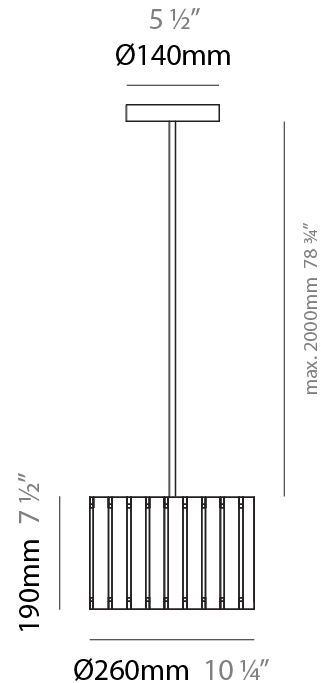

PROJECT	_____
TYPE	_____
SPECIFIER	_____
QUANTITY	_____
DATE	_____

LUZ OCULTA WOOD SUSPENSION

D51041- _____ - _____
base number   Finish   Finish
                         Options   Options

1. To build a product code in our configurator select the specify button on the base model # product page
2. To build a manual product code on this datasheet choose from the options listed below in blue font and add the suffix to the base model #

GENERAL

Series: Luz Oculta
Subseries: Luz Oculta Wood
Brand: Fambuena
Division: Design
Mounting Type: Suspension
Mounting Location: Ceiling
Subcategory: Pendant

PHYSICAL

Shape: Rectangle
Diameter (mm): 260
Diameter (in): 10 ¼
Height (mm): 190
Height (in): 7 ½
Light Distribution: Direct / Indirect
Fixture Finish: [DOW](#) / [NAT](#)
Holder Finish: BRA / BRZ
Fixture Material: Metal / Wood
Cable Details: Cable length 2000mm / 79"

ELECTRICAL

Number of Lamps: 1
Lamp Type: LED Retrofit
Lamp Shape: A19
Bulb Included: Bulb Not Included
Max. Wattage Per Lamp (W): 4
Lamp Base: E26
Input Voltage (V): 120
Upon Request: 277Vac / GU24

LED

OPTICAL

RATINGS AND CERTIFICATIONS

Certified By: Certified for North American Standards
IP rating: IP20