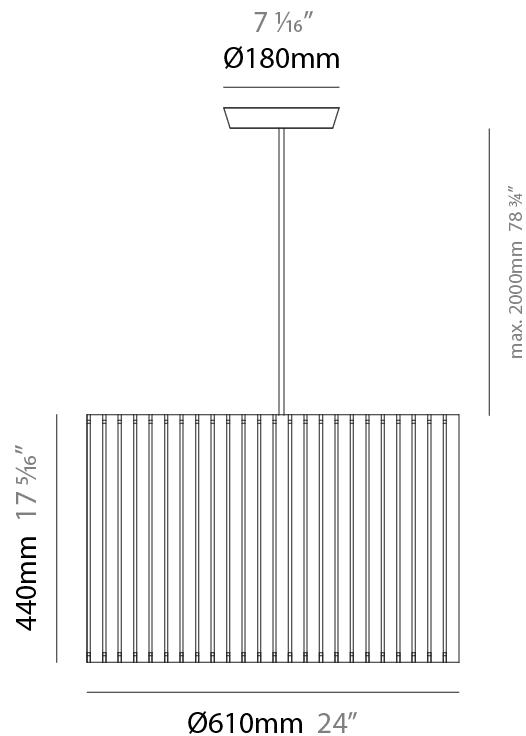

PROJECT	_____
TYPE	_____
SPECIFIER	_____
QUANTITY	_____
DATE	_____

LUZ OCULTA WOOD SUSPENSION

D51037- _____ - _____
base number   Finish Options   Finish Options

1. To build a product code in our configurator select the specify button on the base model # product page
2. To build a manual product code on this datasheet choose from the options listed below in blue font and add the suffix to the base model #

GENERAL

Series: Luz Oculta
Subseries: Luz Oculta Wood
Brand: Fambuena
Division: Design
Mounting Type: Suspension
Mounting Location: Ceiling
Subcategory: Pendant

PHYSICAL

Shape: Rectangle
Diameter (mm): 610
Diameter (in): 24
Height (mm): 440
Height (in): 17 ⁵/₁₆
Light Distribution: Direct / Indirect
Fixture Finish: [DOW / NAT](#)
Holder Finish: BRA / BRZ
Fixture Material: Metal / Wood
Cable Details: Cable length 2000mm / 79"

ELECTRICAL

Number of Lamps: 1
Lamp Type: LED Retrofit
Lamp Shape: A19
Bulb Included: Bulb Not Included
Max. Wattage Per Lamp (W): 12
Lamp Base: E26
Input Voltage (V): 120
Upon Request: 277Vac / GU24

LED

OPTICAL

RATINGS AND CERTIFICATIONS

Certified By: Certified for North American Standards
IP rating: IP20